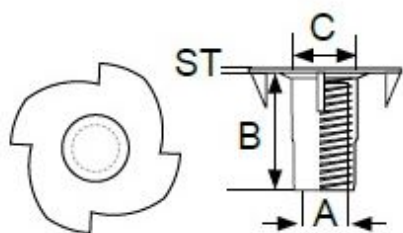

PRODUCT SHEET

Description:

Tee Nut, 4 Prongs, M6x11mm (1,1mm), Steel, Plain

Item number:

12.11.015-0

Units	Box	Carton	HS Code	Barcode
Pcs.	1	5000	7318190090	
				5704866027632

A	B	C	ST
M4	5 mm	Ø6,5 mm	0,8 mm
M5	8 mm	Ø6,5 mm	0,8 mm
M6	8 mm	Ø7,5 mm	1,2 mm
M6	11 mm	Ø7,5 mm	1,2 mm
M6	15 mm	Ø7,5 mm	1,2 mm
M8	10 mm	Ø9,5 mm	1,2 mm
M8	15 mm	Ø9,5 mm	1,5 mm
M10	11 mm	Ø9,5 mm	1,5 mm
M10	16 mm	Ø11,75 mm	1,6 mm

SISO A/S

Mileparken 11
DK-2740 Skovlunde
Denmark
VAT: DK 24786013

Phone +45 45 830 900

www.siso.dk
siso@siso.dk

Danske Bank
Nytorv Branch
Copenhagen
SWIFT: DABADKKK

Account no.
4180 3112 112936
IBAN Account
DK7230003112112936